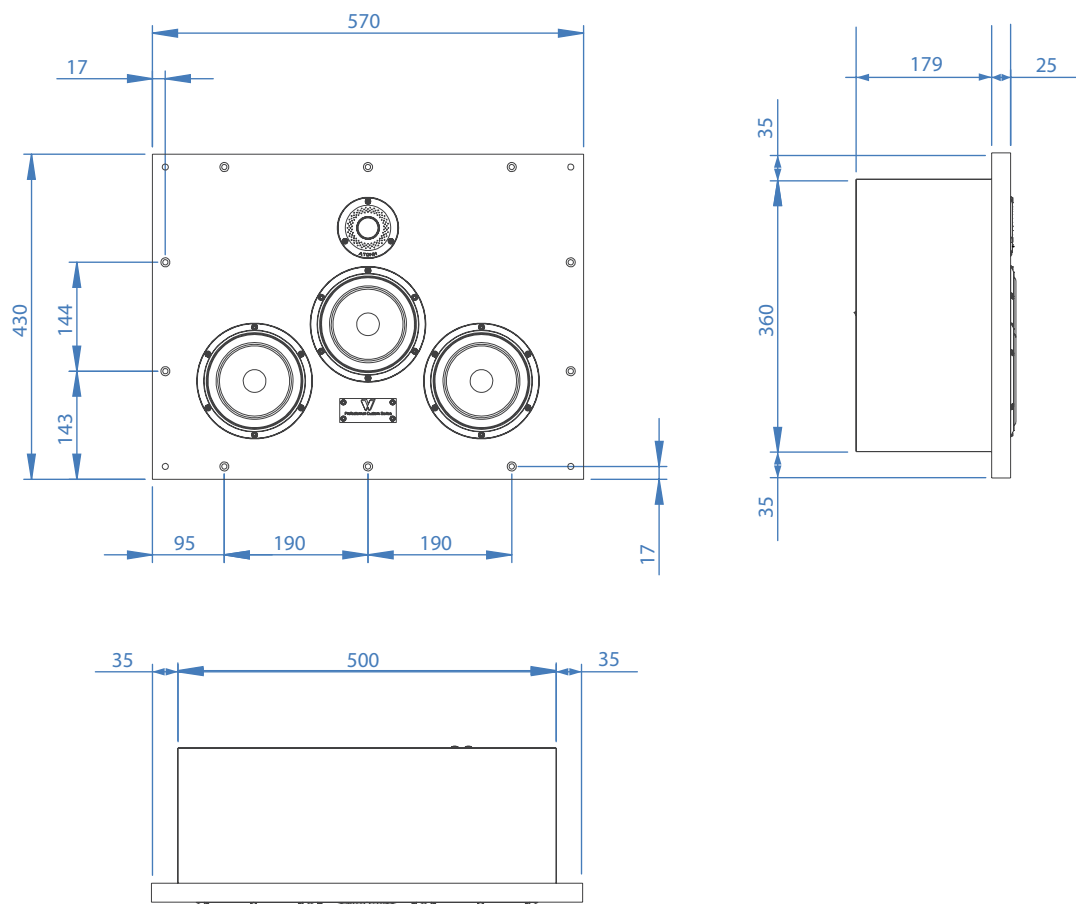

WATERFALL AUDIO

SOUND DESIGNERS

DATA SHEET

PRO CUSTOM SERIES LCR300

Made in France

KEY POINTS

- High performance In wall LCR Cinema speaker
- To be positioned behind an acoustically transparent screen
- Reduced depth: 21 cm / 8.27"
- Very high power handling*
- Low directivity
- Low distortion

AUDIO APPLICATIONS

- Luxury residential Home Cinema
- To be associated to the other products and components of our Pro Custom series range
- Suitable for rooms 25 to 50 m² / 270 to 540 ft²
- Could be used as surround speakers in larger rooms 50 to 100 m² / 540 to 1100 ft²

TECHNICAL DETAILS

| | |
|--|---|
| TYPE | 3 way, 4 drivers, closed |
| RECOMMENDED AMPLIFIER (WITHOUT CLIPPING)* | 100 - 300 W |
| PEAK POWER | 500 W |
| IMPEDANCE (AVERAGE/MINI) | 8 / 4 Ohms |
| EFFICIENCY (2.83V/1M) | 91 dB |
| FREQUENCY RESPONSE (+/- 3 dB) | 80 Hz - 28 kHz |
| BASS DRIVER | 2 x 150 mm / 6" Atohm LD 150 |
| MIDRANGE DRIVER | 1 x 150 mm / 6" Atohm LD 150 |
| TWEETER | 1 x 20mm / 0.75" Atohm SD 20 |
| DIMENSIONS (width x depth x height in mm) (approx. inches) | 570 x 204 x 430 / 22.44" x 8.03" x 16.93" |
| WEIGHT Kg (approx. lbs.) | 17 kg / 37.4 lbs |